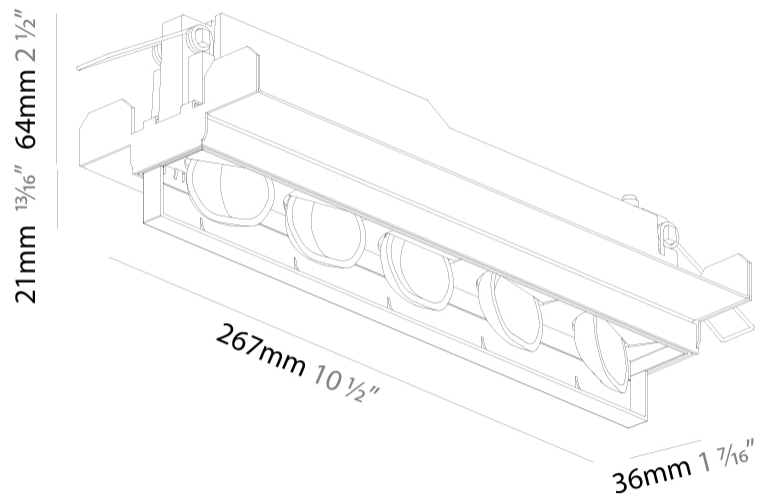

GENERAL

Series: Magiq Wallwash
Brand: Prolicht
Division: Architectural
Mounting Type: Trimless
Mounting Location: Ceiling
Subcategory: Wallwash

PHYSICAL

Shape: Rectangle
Length (mm): 267
Length (in): 10 1/2
Width (mm): 36
Width (in): 1 7/16
Height (mm): 64
Height (in): 2 1/2
Ceiling Thickness (mm): 12.5
Ceiling Thickness (in): 1/2
Min. Recessing Depth (mm): 100
Min. Recessing Depth (in): 3 15/16
Light Distribution: Asymmetric
Weight (kg): 0.943
Weight (lbs): 2.08
Holder Finish: WHI / BLK
Fixture Material: Aluminum Die Cast
Cut-out Measurements: 273mm / 10 3/4" x 42mm / 1 5/8"
Upon Request: Unique Ceiling Thickness

ELECTRICAL

Lamp Type: LED (Zhaga Standard)
Input Wattage (W): 33.4
Total Output Wattage (W): 29.6
Dimming: Tri-Mode (Non-Dimming and Phase Dimming (120Vac only) and 0-10V Dimming)
Driver Included: Yes
Driver Location: Remote
Driver Type: Constant Current - Universal
Driver Class: Class 1
Input Voltage (V): 120 - 277
Constant Current (MA): 500

LED

Number of LEDs: 5
Color Temperature (°K): 2700 / 3000 / 3500 / 4000
Max. Delivered Lumen (lm): 2145 / 2339 / 2145 / 2443
Nominal Lumen (lm): 2375 / 2590 / 2375 / 2705
CRI: >90 CRI
Lamp Life (hrs): 50000
Upon Request: Special Color Temperature

OPTICAL

Reflector: Asymmetric
Upon Request: Special Beam Angles

RATINGS AND CERTIFICATIONS

Certified By: CSA Certified to UL and CSA Standards
IP rating: IP20

100mm
3 15/16"

12 1/2 mm
1/2"

270mm x 38mm
10 5/16" x 1 1/2"